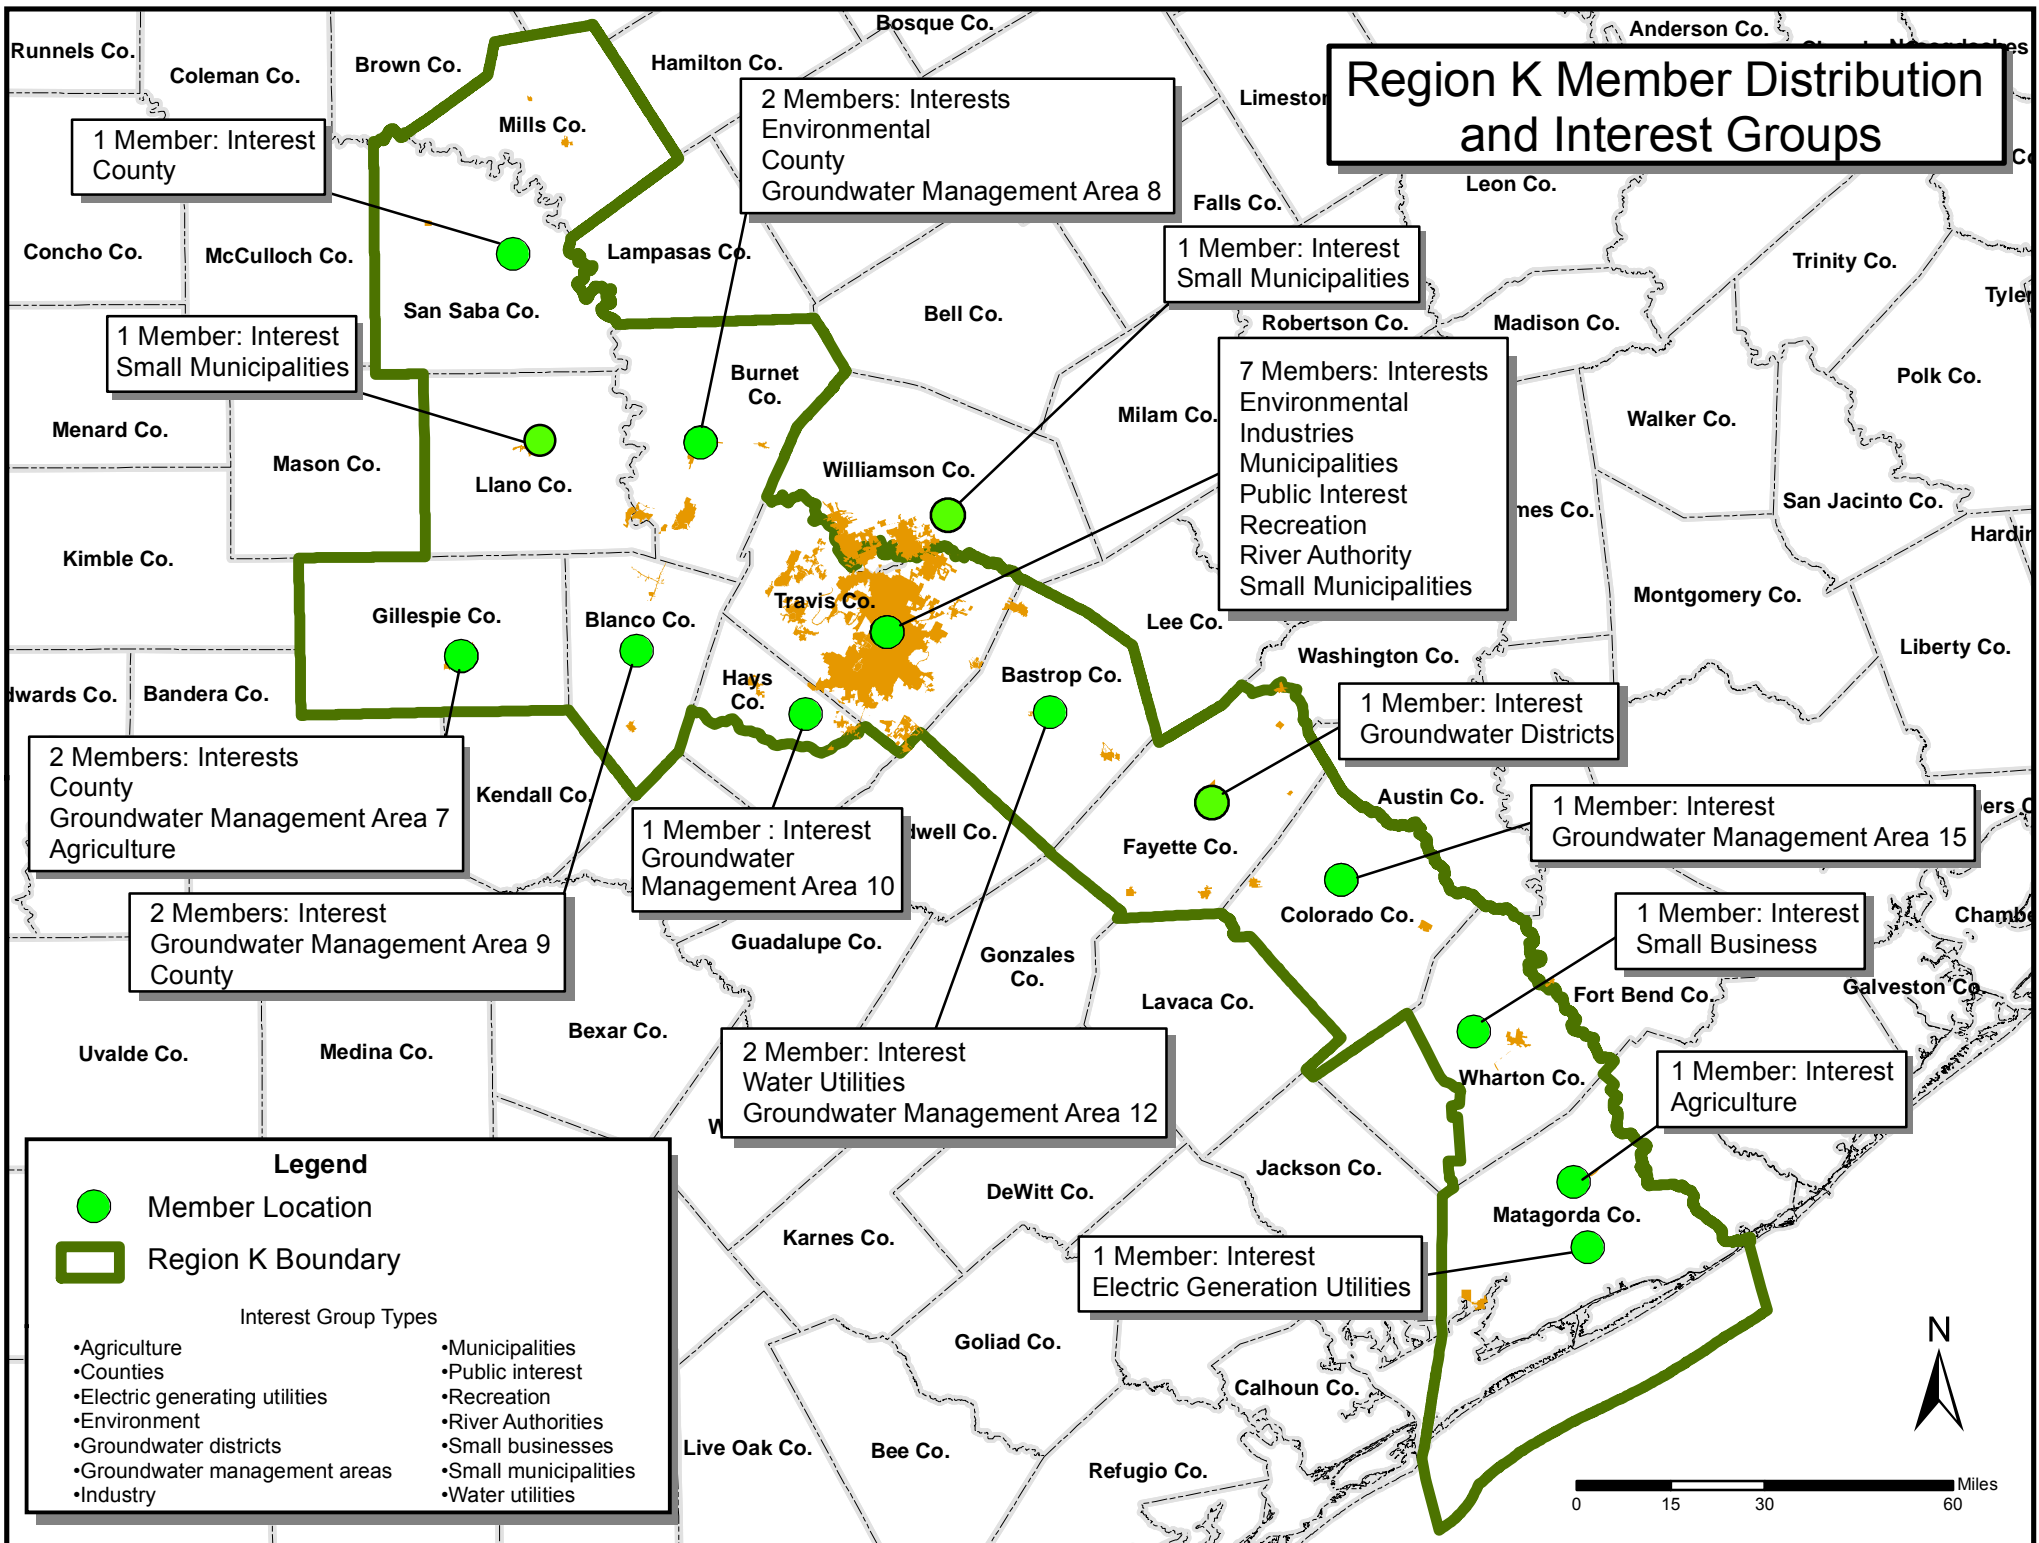

Region K Member Distribution and Interest Groups

Legend

- Member Location
- ▭ Region K Boundary

Interest Group Types

- Agriculture
- Counties
- Electric generating utilities
- Environment
- Groundwater districts
- Groundwater management areas
- Industry
- Municipalities
- Public interest
- Recreation
- River Authorities
- Small businesses
- Small municipalities
- Water utilities