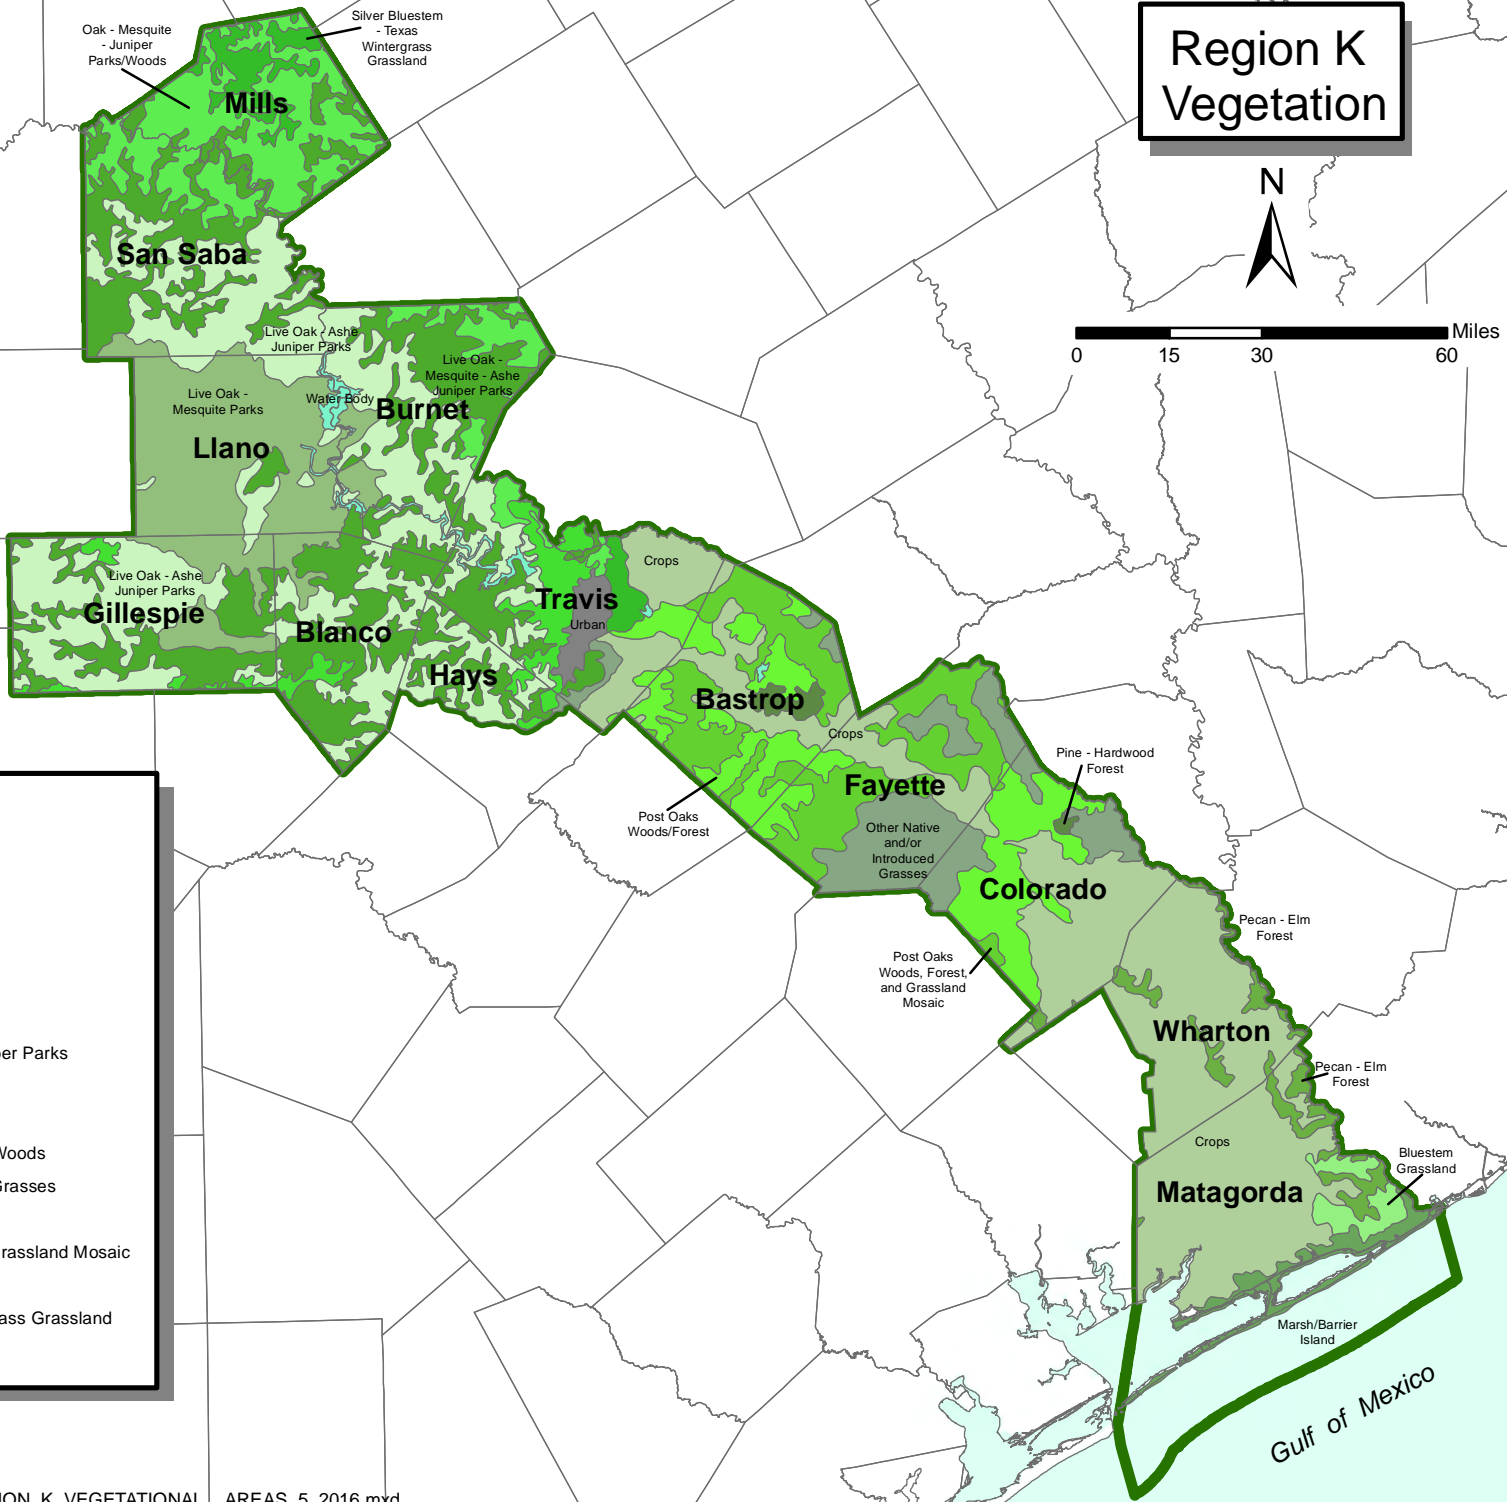

# Region K Vegetation

**Legend**

- Water Body
- Pine - Hardwood Forest
- Bluestem Grassland
- Crops
- Live Oak - Ashe Juniper Parks
- Live Oak - Ashe Juniper Woods
- Live Oak - Mesquite - Ashe Juniper Parks
- Live Oak - Mesquite Parks
- Marsh/Barrier Island
- Oak - Mesquite - Juniper Parks/Woods
- Other Native and/or Introduced Grasses
- Pecan - Elm Forest
- Post Oaks Woods, Forest, and Grassland Mosaic
- Post Oaks Woods/Forest
- Silver Bluestem - Texas Wintergrass Grassland
- Urban